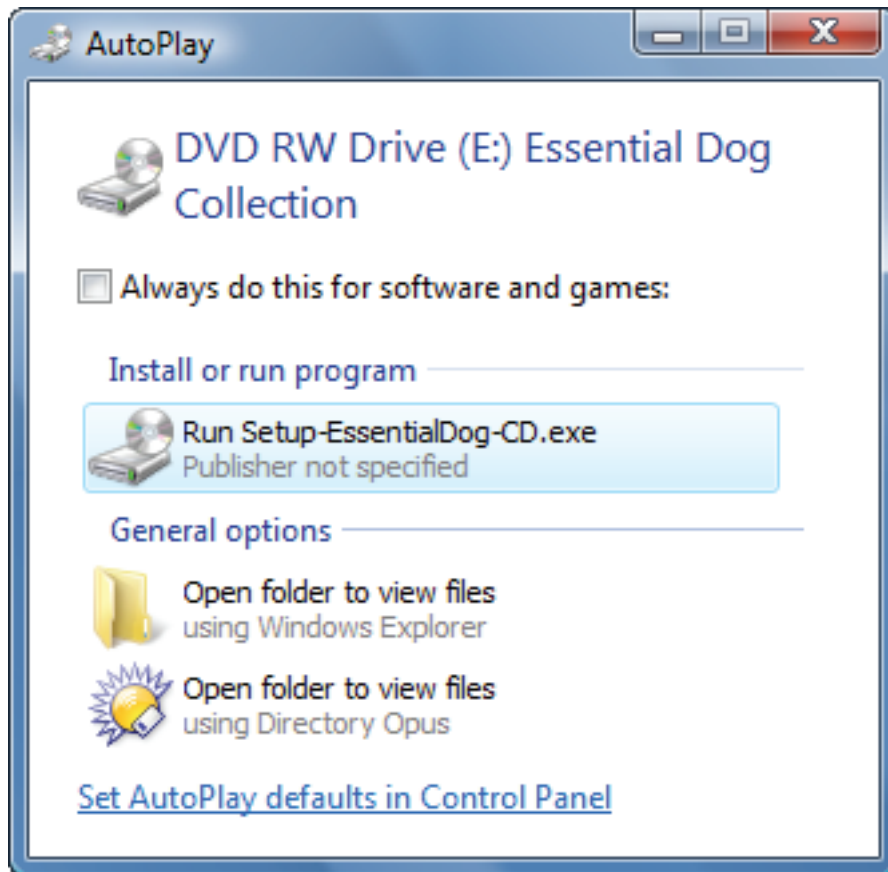

# Vista CD Installation Instructions

Place the CD in your CD Drive.

There will be a short wait for this window to appear. Please be patient!

**Click on Run Setup-EssentialDog-CD.exe** - The Setup program will run and you can install your files.