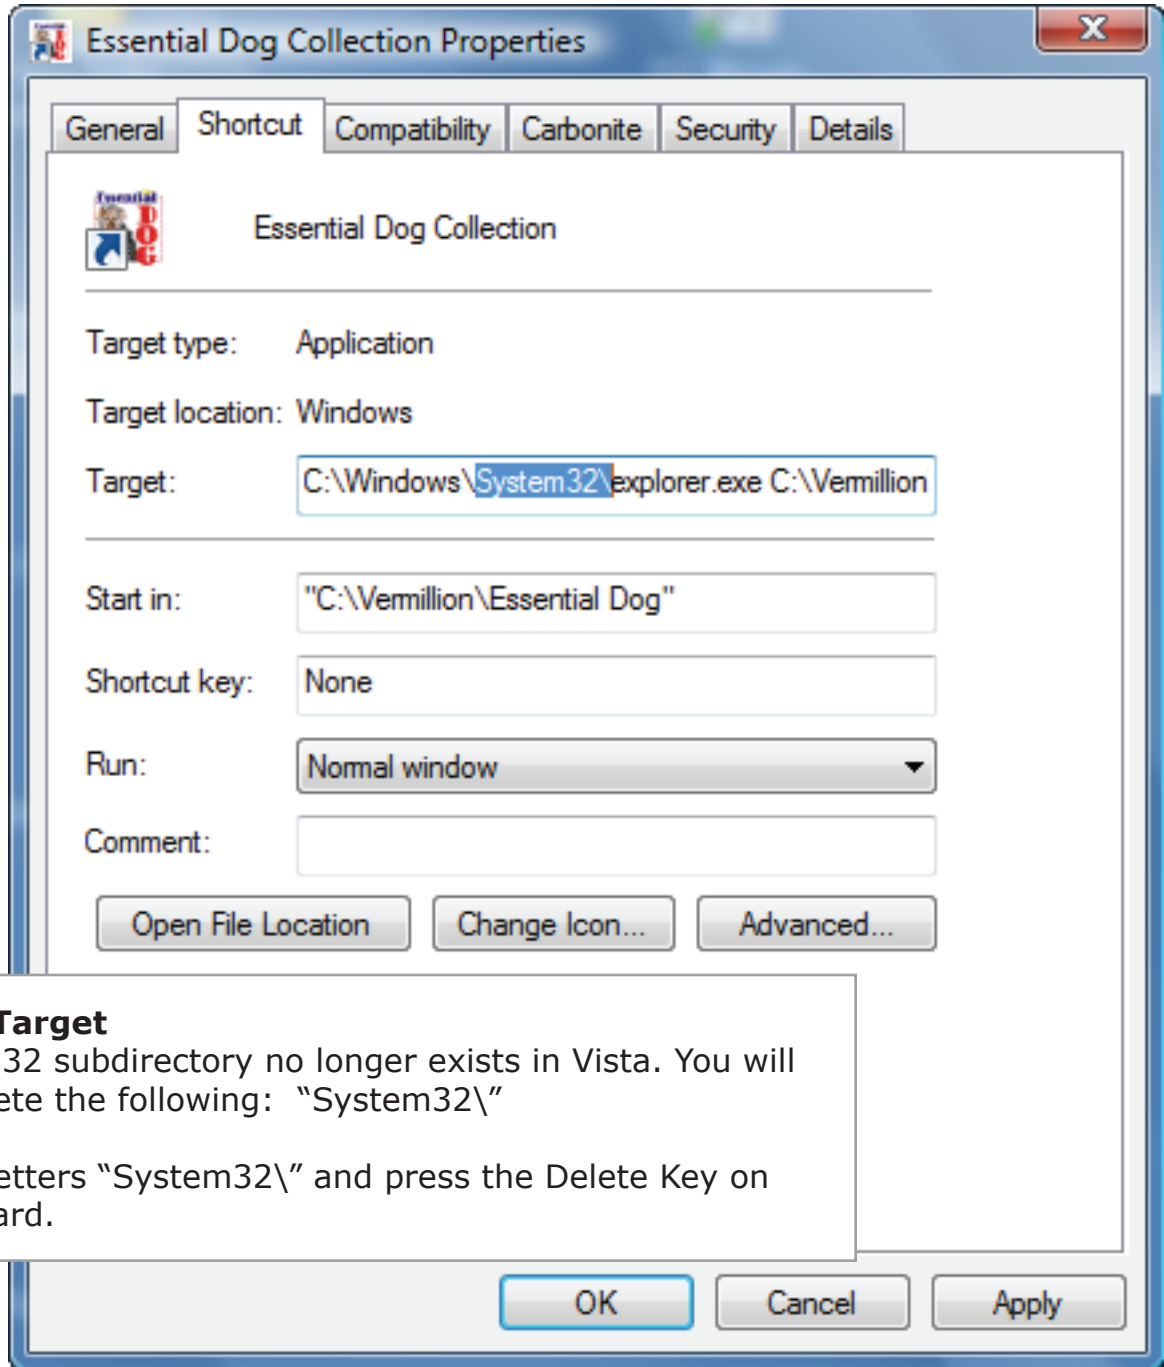

## Shortcut Information

A Shortcut for this collection will be installed on your Desktop. Since Vista has changed some things, you will need to edit the Properties of this Shortcut to display your installed files.

**Right Click** on the Collection Icon on your Desktop.

**Click on Properties** to open the Shortcut Properties Window (see next page).

Collection Icon

## Shortcut Properties - Incorrect Target

**Right Click** on the Collection Icon on your Desktop.

**Click on Properties** and this window will open.